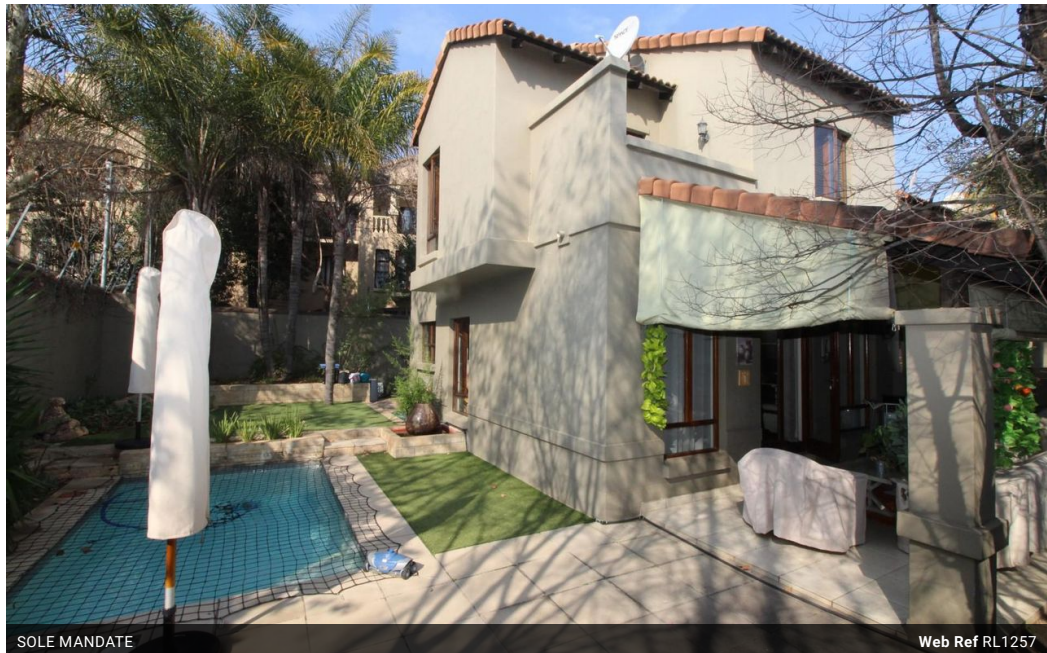

Nicci Humphreys
Principal Property Practitioner
Registered with PPRA (FFC 202 221 783 2)
0824920111

nicci@executiveproperties.co.za

Lara Pretorius
0836509044

lara@executiveproperties.co.za

Gavin Warmback
0825646858

gavin@executiveproperties.co.za

Contact Dainfern

011 4694107

11 Mulberry Hill Office Park
Broadacres Drive
Cnr William Nicol Road
Dainfern

3 Bedroom Cluster To Let in Dainfern Extn

SOLE MANDATE

Web Ref RL1257

R20,000 pm

Monthly Levy R1,600   Lease Period 12 months   Availability Immediately
Deposit -   Annual Escalation -

🛏️ 3   🚿 2.5   🚗 2

3 Bedroom Cluster To Let in Dainfern Extn

Lovely modern double storey cluster close to Dainfern. Downstairs has great open-plan entertainment and beautiful contemporary kitchen with gas hob. Upstairs offers 3 bedrooms and 2 full bathrooms, main en-suite. Guest loo. Covered patio and pool set in a pretty garden. Double garage with direct access to the home.

Features

Pets Allowed	Yes		
Interior		Exterior	
Bedrooms	3	Garages	2
Bathrooms	2.5	Security	Yes
Kitchens	1	Pool	Yes
Recep. Rooms	2	Views	No
Furnished	No