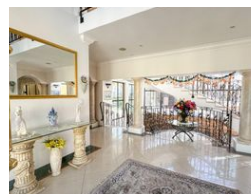

Nicci Humphreys
Principal Property Practitioner
Registered with PPRA (FFC 202 221 783 2)
0824920111

nicci@executiveproperties.co.za

Lara Pretorius
0836509044

lara@executiveproperties.co.za

Gavin Warmback
0825646858

gavin@executiveproperties.co.za

Contact Dainfern

011 4694107

11 Mulberry Hill Office Park
Broadacres Drive
Cnr William Nicol Road
Dainfern

Web Ref RL1342

R75,000 pm

Monthly Levy R4,490   Lease Period 12 months   Availability Negotiable
Deposit -   Annual Escalation -

🛏️ 4   🚿 4.5   🏠 2

Large 4 Bedroom House to Rent in Dainfern Golf Estate

This delightful home offers a timeless fusion of classic and modern styles. Tucked away in a serene and quiet crescent, the property is in immaculate condition, with its allure amplified by expansive floor-to-ceiling windows that bathe the interior in natural light.

Upon entry, a majestic entrance hall with towering triple-height doors greets visitors, leading them up a grand staircase beneath a sparkling chandelier, set against a backdrop of double-volume space that exudes grandeur and sophistication.

The home boasts four entertainment areas, designed with an open plan and high ceilings, ideal for hosting and everyday family life. The main living area features a snug fireplace, perfect for cozy winter evenings. Adjacent to it is a spacious dining area that flows into the family room and kitchen.

A well-equipped study or...

Features

Pets Allowed   Yes

Interior

Bedrooms	4
Bathrooms	4.5
Kitchens	1
Recep. Rooms	4
Studies	1
Furnished	No

Exterior

Garages	2
Dom. Accom.	1
Pool	Yes

Sizes

Floor Size	756m²
Land Size	1,000m²