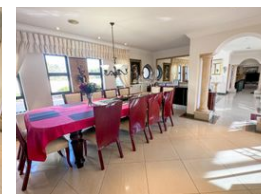

Nicci Humphreys
Principal Property Practitioner
Registered with PPRA (FFC 202 221 783 2)
0824920111

nicci@executiveproperties.co.za

Lara Pretorius
0836509044

lara@executiveproperties.co.za

Gavin Warmback
0825646858

gavin@executiveproperties.co.za

Contact Dainfern

011 4694107

11 Mulberry Hill Office Park
Broadacres Drive
Cnr William Nicol Road
Dainfern

Web Ref RL1342

R75,000 pm

Monthly Levy R4,490   Lease Period 12 months   Availability Negotiable
Deposit -   Annual Escalation -

🛏️ 4   🚿 4.5   🏠 2

Large 4 Bedroom House to Rent in Dainfern Golf Estate

This delightful home offers a timeless fusion of classic and modern styles. Tucked away in a serene and quiet crescent, the property is in immaculate condition, with its allure amplified by expansive floor-to-ceiling windows that bathe the interior in natural light.

Upon entry, a majestic entrance hall with towering triple-height doors greets visitors, leading them up a grand staircase beneath a sparkling chandelier, set against a backdrop of double-volume space that exudes grandeur and sophistication.

The home boasts four entertainment areas, designed with an open plan and high ceilings, ideal for hosting and everyday family life. The main living area features a snug fireplace, perfect for cozy winter evenings. Adjacent to it is a spacious dining area that flows into the family room and kitchen.

A well-equipped study or...

Features

Pets Allowed   Yes

Interior

Bedrooms	4
Bathrooms	4.5
Kitchens	1
Recep. Rooms	4
Studies	1
Furnished	No

Exterior

Garages	2
Dom. Accom.	1
Pool	Yes

Sizes

Floor Size	756m²
Land Size	1,000m²