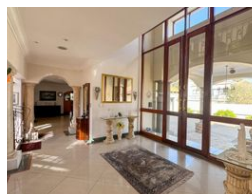

Nicci Humphreys
Principal Property Practitioner
Registered with PPRA (FFC 202 221 783 2)
0824920111

nicci@executiveproperties.co.za

Lara Pretorius
0836509044

lara@executiveproperties.co.za

Gavin Warmback
0825646858

gavin@executiveproperties.co.za

Contact Dainfern

011 4694107

11 Mulberry Hill Office Park
Broadacres Drive
Cnr William Nicol Road
Dainfern

Web Ref RL1342

R75,000 pm

Monthly Levy R4,490   Lease Period 12 months   Availability Negotiable
Deposit -   Annual Escalation -

🛏️ 4   🚿 4.5   🏠 2

Large 4 Bedroom House to Rent in Dainfern Golf Estate

This delightful home offers a timeless fusion of classic and modern styles. Tucked away in a serene and quiet crescent, the property is in immaculate condition, with its allure amplified by expansive floor-to-ceiling windows that bathe the interior in natural light.

Upon entry, a majestic entrance hall with towering triple-height doors greets visitors, leading them up a grand staircase beneath a sparkling chandelier, set against a backdrop of double-volume space that exudes grandeur and sophistication.

The home boasts four entertainment areas, designed with an open plan and high ceilings, ideal for hosting and everyday family life. The main living area features a snug fireplace, perfect for cozy winter evenings. Adjacent to it is a spacious dining area that flows into the family room and kitchen.

A well-equipped study or...

Features

Pets Allowed   Yes

Interior

Bedrooms	4
Bathrooms	4.5
Kitchens	1
Recep. Rooms	4
Studies	1
Furnished	No

Exterior

Garages	2
Dom. Accom.	1
Pool	Yes

Sizes

Floor Size	756m²
Land Size	1,000m²